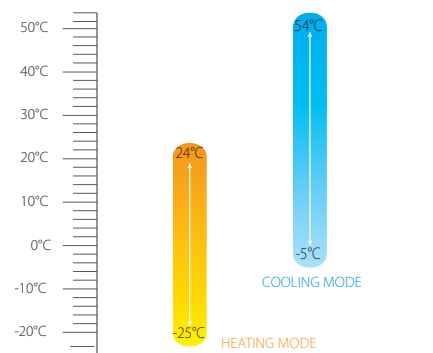

Wide Operation Range >>

► The Units can operate stably in a wide ambient temp. range from -5°C to 54°C in cooling mode and from -25°C to 24°C in heating mode.