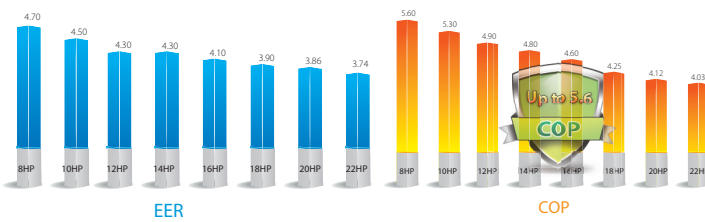

#### High EER & COP >>

► DC Compressor & Fan Motors together with high-eff. heat exchanger combine to give the V5X Series top-class energy effy. in cooling & heating.